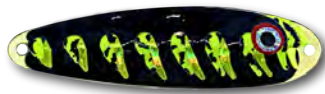

HYPER VIS DOT

BANANA DC BUMBLEBEE

3-1/2" Banana Flutter Spoon