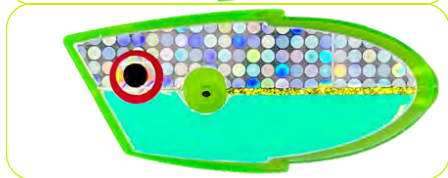

HYPER VIS, UV, GLOW

SPACE BALLS

Antifreeze Chartreuse Hotfish Bait Head with embedded 8 hour glow and UV pigments. Custom design on front features Crushed Pearl Glow with Chartreuse Hyper Vis dots. Split back in Silver Mini Dotl, Moon Jelly UV/Glow with Chartreuse Hyper Vis racing stripe.

Matching Flasher & Spoons Available: Space Rocket & Space Balls

PRICE: $5.79