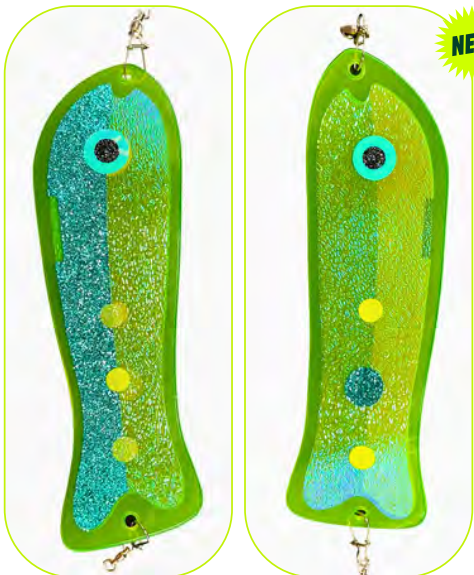

HYPER VIS, UV, GLOW

SMELT MIRAGE

Clear Hotfish Original 10" Flasher attractor with embedded 8 hour glow and UV pigments. Custom design on split front features Clear Crushed Pearl and Moon Jelly Glow UV with Hyper Vis Solar Flare and Moonstrike dots and eye. Split Back has Clear Crushed Pearl with Moon Jelly Glow UV and Hyper Vis Solar Flare and Moonstrike eye.

*Matching Products Available: Smelt Mirage Bait Head & King Fly

PRICE: \$25.49

HYPER VIS, UV, GLOW

CRAZY EYES

White Hotfish Original 10" Flasher attractor with embedded 8 hour glow and UV pigments. Custom design on front and back features Crushed Pearl Glow with Green Plasma UV Dots rimmed with Black Hyper Vis.

*Matching Products Available: Crazy Eyes, Spoon, Mike Wazowski Bait Head

PRICE: \$25.49

HYPER VIS, UV, GLOW

GREEN BANANA

Chartreuse Antifreeze Hotfish Original 10" Flasher attractor with embedded 8 hour glow and UV pigments. Custom design on front features Clear Crushed Pearl and Porthole Blue Hyper Vis with Moon Jelly Glow UV and Black HV eye with Electric Yellow and Irridescent Green dots. Back has Clear Crushed Pearl with Moon Jelly Glow UV and Black HV eye with Electric Yellow and Irridescent Green dots.

*Matching Products Available: Bluegrass Spoon, Green Banana Baithead & King Fly

PRICE: \$25.49

FLASHERS

*The only Canadian Flashers on the market with
Hyper Vis Shimmering Attractor tape!*

HotFish Original 10" Flasher Attractor. Aggressive 360° Roll & Flip. Includes Front & Back Swivels