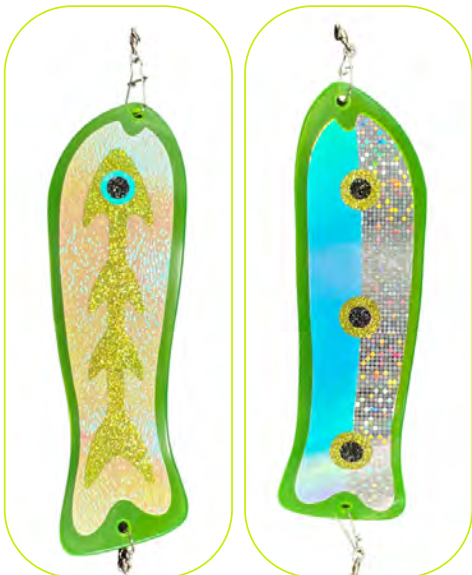

HotFish Original 10" Flasher Attractor. Aggressive 360° Roll & Flip. Includes Front & Back Swivels

HYPER VIS, UV, GLOW

ALEWIFE

White Hotfish Original 10" Flasher attractor with embedded 8 hour glow and UV pigments. Custom design on front features Translucent Pearl Scale with Purple Plasma UV Hookster Spine. Split back in Crushed Pearl Glow and Solar Flare Hyper Vis with Paula Purple HV eye and dots

**Matching Products Available: Alewife Hookster & Alewife OCD Spoons, Alewife Baithead, Alewife UV Mirage King Fly*

PRICE: \$25.49

HYPER VIS, UV, GLOW

HOT TROPIC

White Hotfish Original 10" Flasher attractor with embedded 8 hour glow and UV pigments. Custom design on front features Crushed Pearl Blue & Green sides with Hyper Vis Solar Flare spine and Black Max HV eye rimmed with Moon Jelly Glow/UV. Split Back in Silver Holographic Boxes and Moon Jelly Glow/UV with Black Max HV eye and Crushed Pearl Green dot and rim.

**Matching Bait Head Available: Hot Tropic*

PRICE: \$25.49

HYPER VIS, UV, GLOW

SPACE ROCKET

Antifreeze Chartreuses Hotfish Original 10" Flasher attractor with embedded 8 hour glow and UV pigments. Custom design on front features Crushed Pearl Glow with Chartreuse HV Spine & Black Max HV and Blue Plasma UV eye. Split back in Moon Jelly Glow/UV and Silver Bubbles with Chartreuse and Black Max HV dots