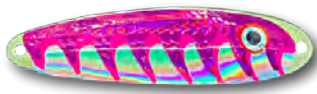

HYPER VIS DOT

BANANA PINK TUXEDO

3-1/2" Banana Flutter Spoon