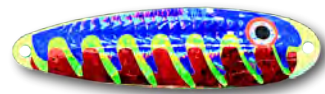

HYPER VIS DOT

BANANA SUPER MAN

3-1/2" Banana Flutter Spoon