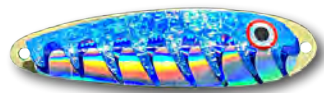

HYPER VIS DOT

BANANA CHILLY WILLY

3-1/2" Banana Flutter Spoon