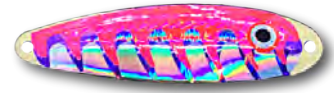

HYPER VIS DOT

BANANA PURPLE CHAMELEON

3-1/2" Banana Flutter Spoon

HYPER VIS DOT

BANANA BLEEDING HEART

3-1/2" Banana Flutter Spoon

HYPER VIS DOT

BANANA PRETTY WOMAN