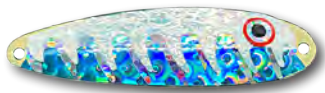

BANANA POLKA DOT PANTIES

3-1/2" Banana Flutter Spoon

HYPER VIS DOT

BANANA BLUEBERRY MUFFIN

3-1/2" Banana Flutter Spoon

HYPER VIS DOT

BANANA BOY GIRL

3-1/2" Banana Flutter Spoon