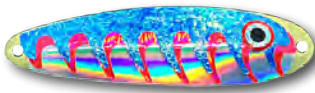

BANANA POLKA DOT PANTIES

3-1/2" Banana Flutter Spoon

HYPER VIS DOT

BANANA BLUEBERRY MUFFIN

3-1/2" Banana Flutter Spoon

HYPER VIS DOT

BANANA BOY GIRL

3-1/2" Banana Flutter Spoon