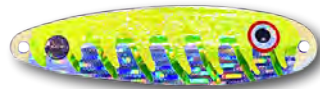

HYPER VIS DOT, GLOW

BANANA GREEN CHILLY WILLY

3-1/2" Banana Flutter Spoon

HYPER VIS DOT

BANANA GREEN PERCH

3-1/2" Banana Flutter Spoon

HYPER VIS DOT

BANANA GREEN MONKEY PUKE

3-1/2" Banana Flutter Spoon

HYPER VIS DOT

BANANA MIXED VEGGIES

3-1/2" Banana Flutter Spoon

HYPER VIS DOT

BANANA DISCO DUCK

3-1/2" Banana Flutter Spoon

HYPER VIS DOT