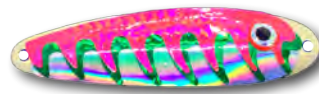

3-1/2" Banana Flutter Spoon

HYPER VIS DOT

BANANA PINK TUXEDO

3-1/2" Banana Flutter Spoon

HYPER VIS DOT

BANANA WATERMELON

3-1/2" Banana Flutter Spoon

HYPER VIS DOT

BANANA SEEDLESS WATERMELON

3-1/2" Banana Flutter Spoon

HYPER VIS DOT

BANANA JOKER

3-1/2" Banana Flutter Spoon

HYPER VIS DOT

BANANA INCREDIBLE HULK

3-1/2" Banana Flutter Spoon