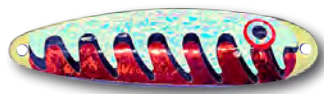

3-1/2" Banana Flutter Spoon

HYPER VIS DOT

BANANA BLUE LAGOON

3-1/2" Banana Flutter Spoon

HYPER VIS DOT

BANANA SUPER MAN

3-1/2" Banana Flutter Spoon

HYPER VIS DOT, GLOW