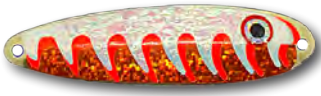

BANANA HEY JUDE

3-1/2" Banana Flutter Spoon

HYPER VIS DOT, GLOW

BANANA BARRY LEE

3-1/2" Banana Flutter Spoon

HYPER VIS DOT, GLOW

BANANA GERRY LEE

3-1/2" Banana Flutter Spoon