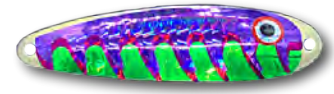

3-1/2" Banana Flutter Spoon

HYPER VIS DOT

BANANA PINK TUXEDO

3-1/2" Banana Flutter Spoon

HYPER VIS DOT

BANANA WATERMELON

3-1/2" Banana Flutter Spoon

HYPER VIS DOT

BANANA SEEDLESS WATERMELON

3-1/2" Banana Flutter Spoon

HYPER VIS DOT

BANANA JOKER

3-1/2" Banana Flutter Spoon

HYPER VIS DOT

BANANA INCREDIBLE HULK

3-1/2" Banana Flutter Spoon