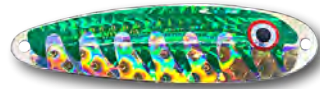

HYPER VIS DOT

BANANA GREEN PERCH

3-1/2" Banana Flutter Spoon